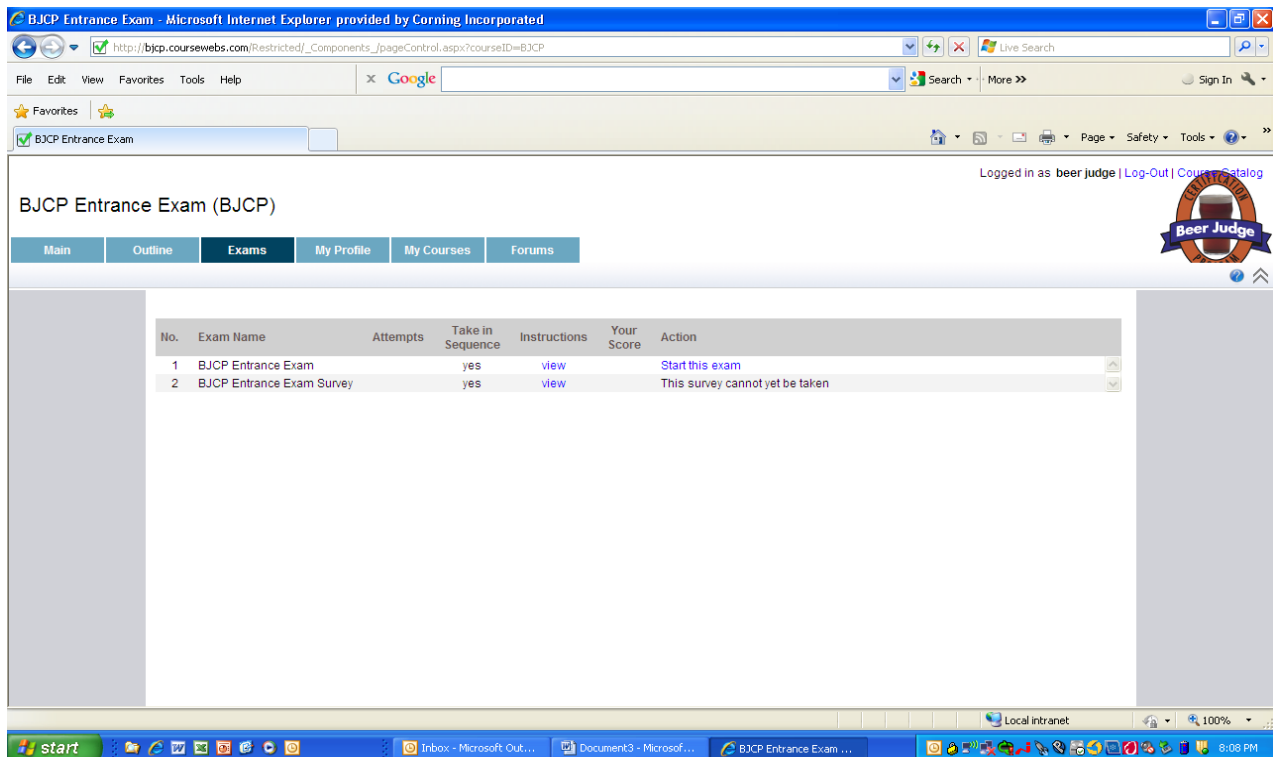

1. On the next screen, click “Start this Exam” on the line that lists the BJCP Entrance Exam.