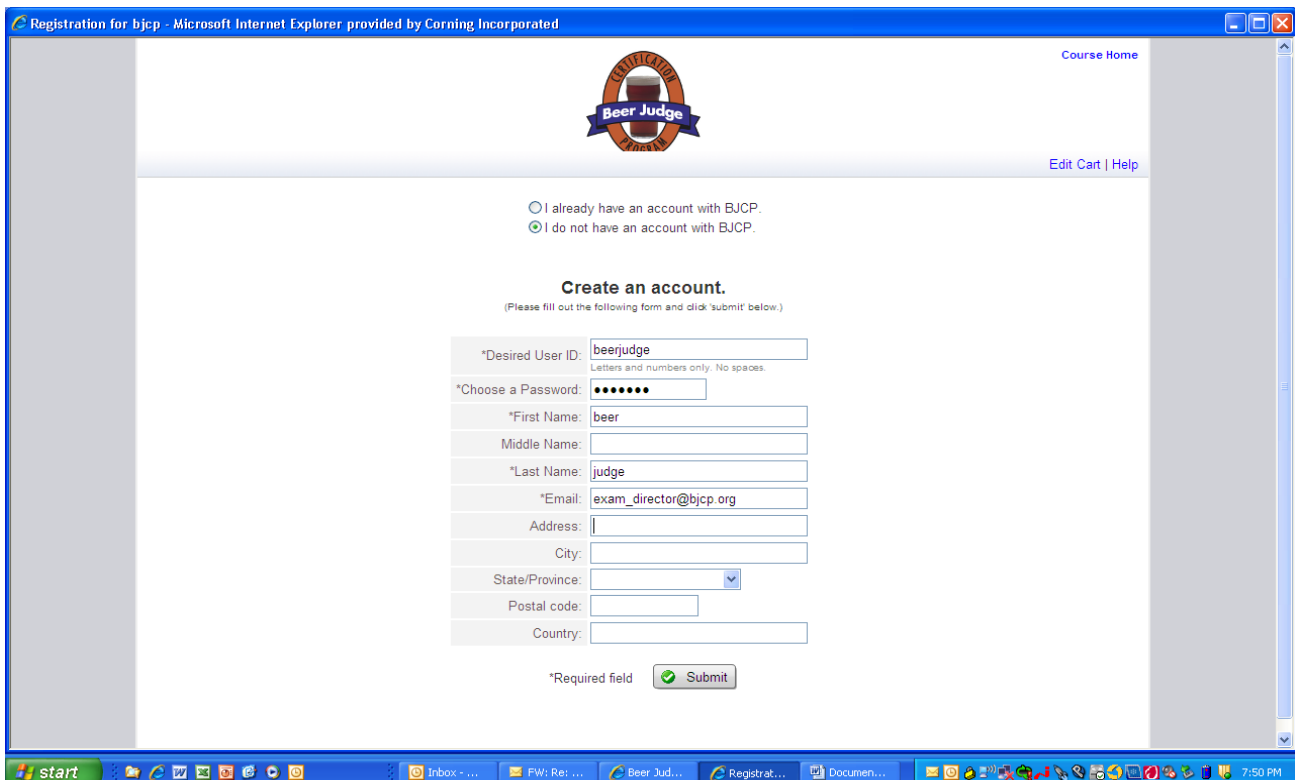

Step-by-Step registration for the BJCP Entrance Exam

1. On your internet browser, go to <http://bjcp.coursewebs.com>

2. Click "Course Catalog – Click Here to Enroll"

3. Add either the (free) 20-question Sample Exam Questions or the BJCP Entrance Exam to the Cart. Then click “Checkout” on the top right. This brings up the screen below:

4. You probably do not have an account with the BJCP unless you tried the sample exam, so follow the instructions to register. Required information is userid, password, first name, last name and e-mail address. Your first and last names will appear on your certificate, and the certificate will be emailed to the address you provide, so that information should be accurate.

5. Complete your enrollment, which includes entering the postal address associated with your credit card for the payment verification. After that step, you see a screen similar to this. Click the button “Continue to view your courses.”